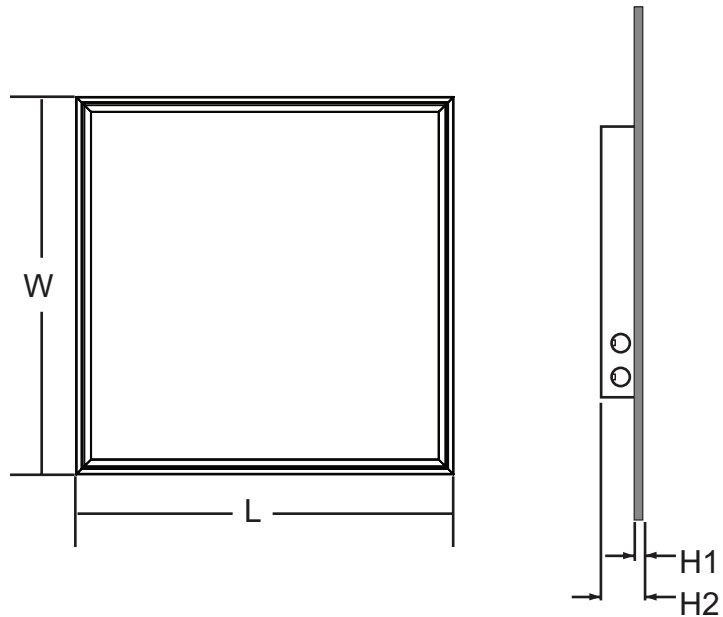

## Product Dimension

Part No.	Size(ft)	Outline Dimension(Inches)			
		L	W	H1	H2
FPT22-X-XXK-UL	2' × 2'	23.74"	23.74"	.39"	1.97"
FPT14-X-XXK-UL	1' × 4'	47.71"	11.85"	.39"	1.97"
FPT24-X-XXK-UL	2' × 4'	47.71"	23.74"	.39"	1.97"

## Packing /weight

Model	Carton Size (L*W*H) inches	QTY PCS	Single N.W. lbs	FCL G.W. lbs
2x2	28.15" * 27.96" * 3.93"	2	8.4	23.4
1x4	51.78" * 16.34" * 3.93"	2	9.3	25.4
2x4	51.78" * 28.35" * 3.93"	2	15.1	38.6